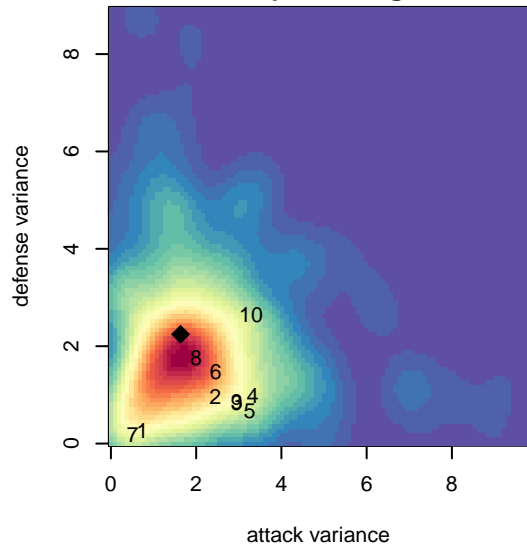

Washington Timbers Red 2 B03

Washington Timbers
 Vancouver, WA
 B03 total strength=1259
 attack=5.5 defense=4.38
 fall league = RCL B03 Div 3
 spr league = PTT Win B03 Div 1 Orange

alt names used:
 WA Timbers 03B Red 2
 WA Timbers B03 Red 2
 WASHINGTON TIMBERS FC 03B RED 2
 WTFC B03 Red 2
 WA TIMBERS BOYS 03B RED 2 (WA)
 WA Timbers 03B Red 2
 WA Timbers 03B Red 2

Venues played:
 2016 WYS Presidents Cup B03 Division 1
 2017 Clash At the Border Division 1 Gold/Silver
 2017 Sounders FC Cup BU15 Gold
 2017 Mt Hood Challenge U15 Gold
 2017 RCL B03 Div 3
 2017 Timbers Winter Showcase 2003 Showcas
 2017 WYS Presidents Cup B03 Division 2
 2017 PTT Winter B03 Division 1 Orange

Washington Timbers Red 2 B03
 Dots are actual minus expected GF (blue circles) and GA (red triangles).
 Blue line is smoothed change in attack strength. Red is smoothed change in defense strength.

**attack and defense variance (black dot)
relative to other teams
and top 10 in region**