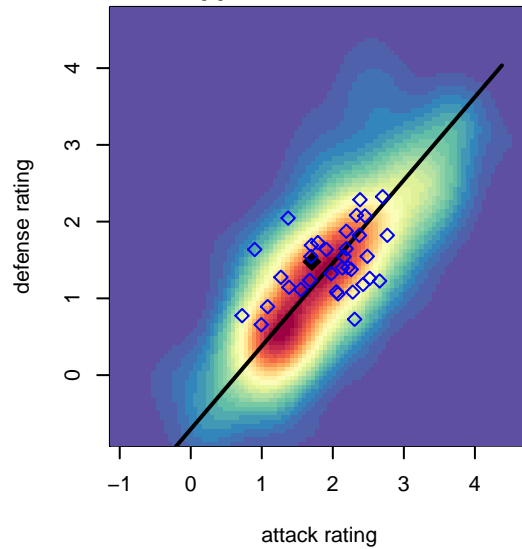

**attack and defense rating
relative to others at age
and all opponents in last 13 months**