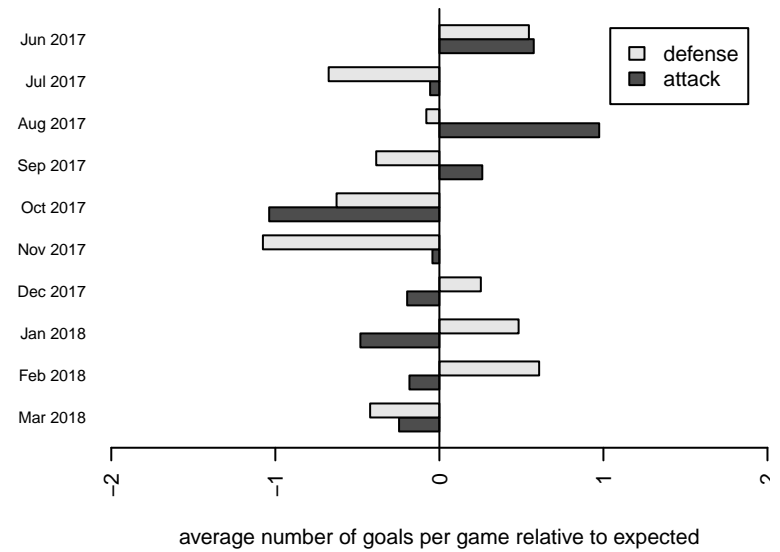

Performance relative to 13 month average