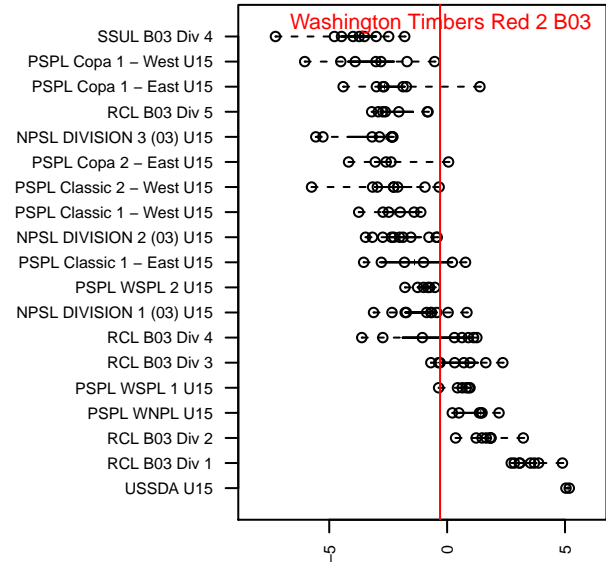

**attack and defense rating
relative to others at age
and all opponents in last 13 months**