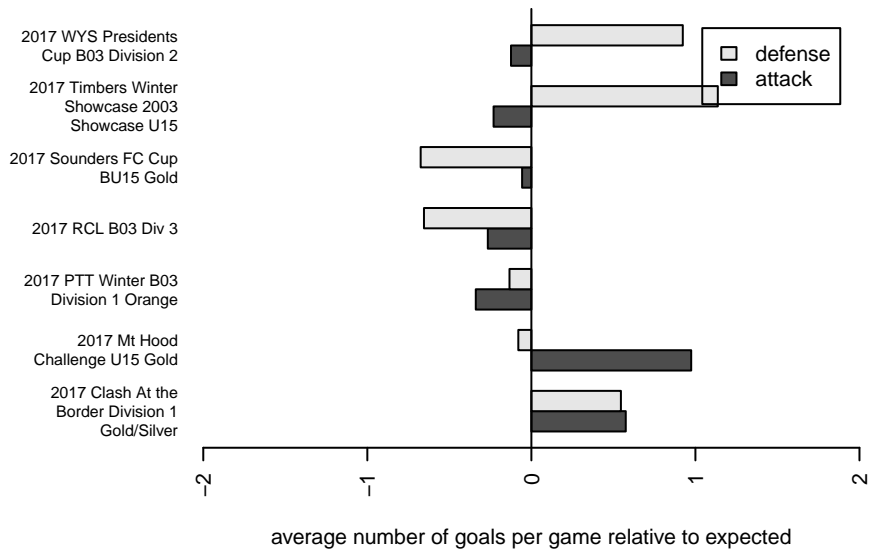

Performance relative to 13 month average