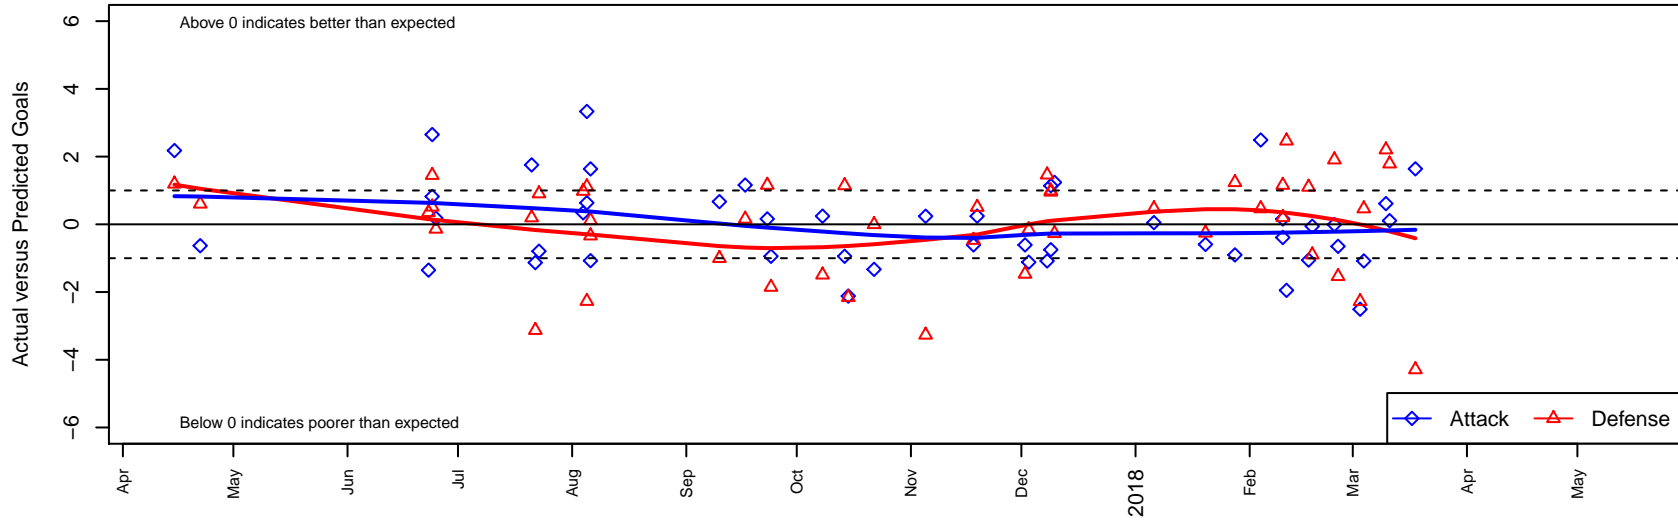

Washington Timbers Red 2 B03

Washington Timbers
 Vancouver, WA
 B03 total strength=1259
 attack=5.5 defense=4.38
 fall league = RCL B03 Div 3
 spr league = PTT Win B03 Div 1 Orange

alt names used:
 WA Timbers 03B Red 2
 WA Timbers B03 Red 2
 WASHINGTON TIMBERS FC 03B RED 2
 WTFC B03 Red 2
 WA TIMBERS BOYS 03B RED 2 (WA)
 WA Timbers 03B Red 2
 WA Timbers 03B Red 2

Venues played:
 2016 WYS Presidents Cup B03 Division 1
 2017 Clash At the Border Division 1 Gold/Silver
 2017 Sounders FC Cup BU15 Gold
 2017 Mt Hood Challenge U15 Gold
 2017 RCL B03 Div 3
 2017 Timbers Winter Showcase 2003 Showcas
 2017 WYS Presidents Cup B03 Division 2
 2017 PTT Winter B03 Division 1 Orange

Washington Timbers Red 2 B03
 Dots are actual minus expected GF (blue circles) and GA (red triangles).
 Blue line is smoothed change in attack strength. Red is smoothed change in defense strength.

**attack and defense variance (black dot)
relative to other teams
and top 10 in region**